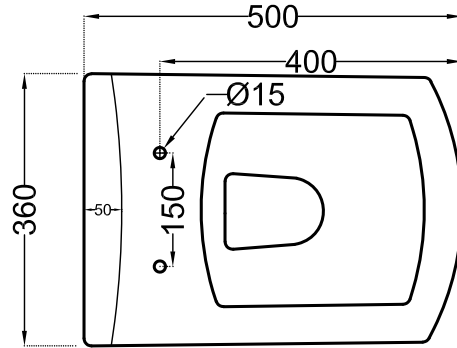

LYS-WHT-38951UFSM

TOP VIEW

BACK VIEW

SIDE VIEW

ALL DIMENSIONS ARE IN MM.
(TOLERANCE ± 5 MM)