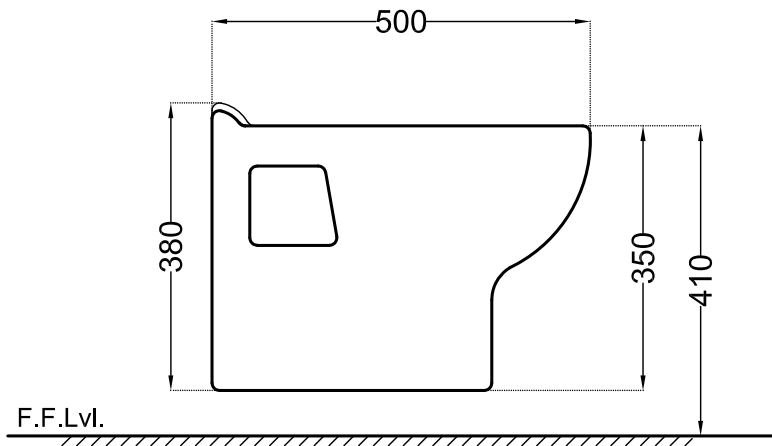

LYS-WHT-38951UFSM

TOP VIEW

BACK VIEW

SIDE VIEW

ALL DIMENSIONS ARE IN MM.
(TOLERANCE ± 5 MM)