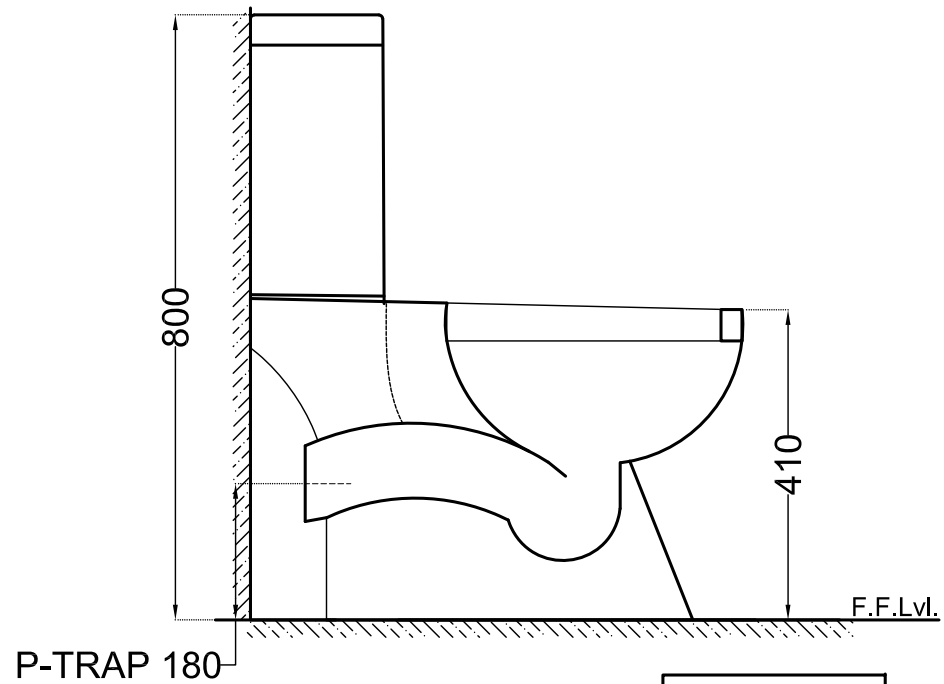

ARS-WHT-39751P180PPZ

TOP VIEW

BACK VIEW

SIDE VIEW

ALL DIMENSIONS ARE IN MM.  
(TOLERANCE  $\pm 5$  MM)