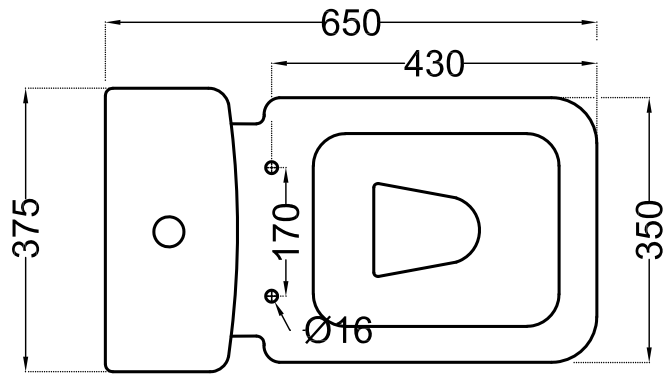

ARS-WHT-39751P180PPZ

TOP VIEW

BACK VIEW

SIDE VIEW

ALL DIMENSIONS ARE IN MM.  
(TOLERANCE  $\pm 5$  MM)