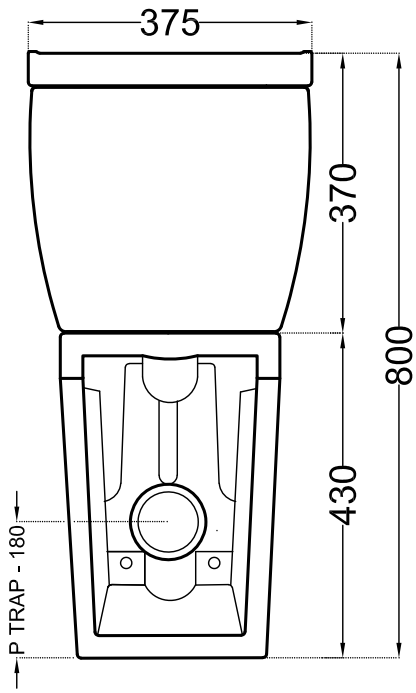

ARS-WHT-39751P180PPZ

TOP VIEW

BACK VIEW

SIDE VIEW

ALL DIMENSIONS ARE IN MM.  
(TOLERANCE  $\pm 5$  MM)