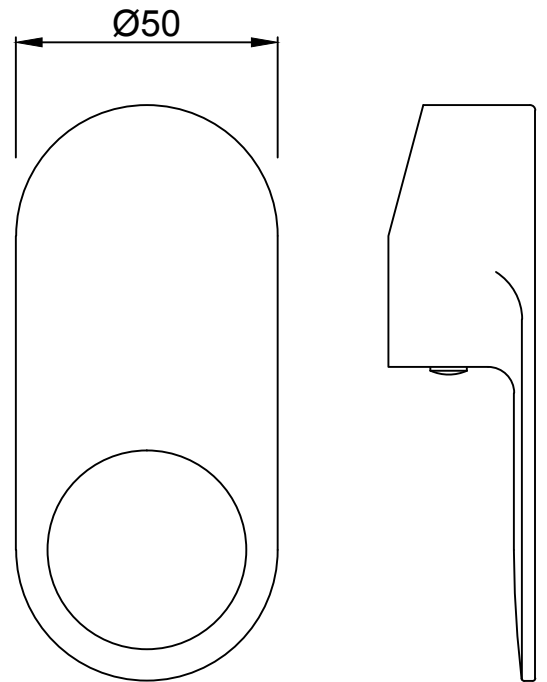

WALL FLANGE

DIVERTER HANDLE

SINGLE LEVER HANDLE