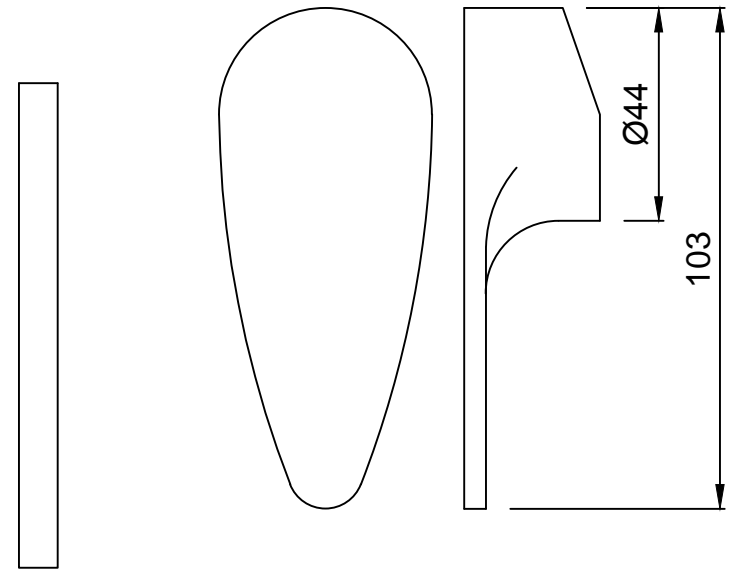

WALL FLANGE

HANDLE

SPOUT

SPOUT NIPPLE