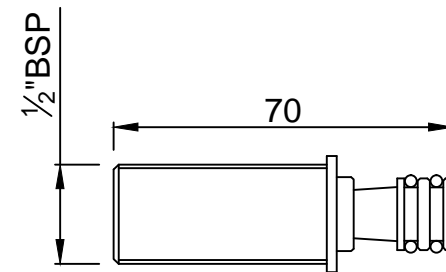

WALL FLANGE

HANDLE

SPOUT

SPOUT NIPPLE